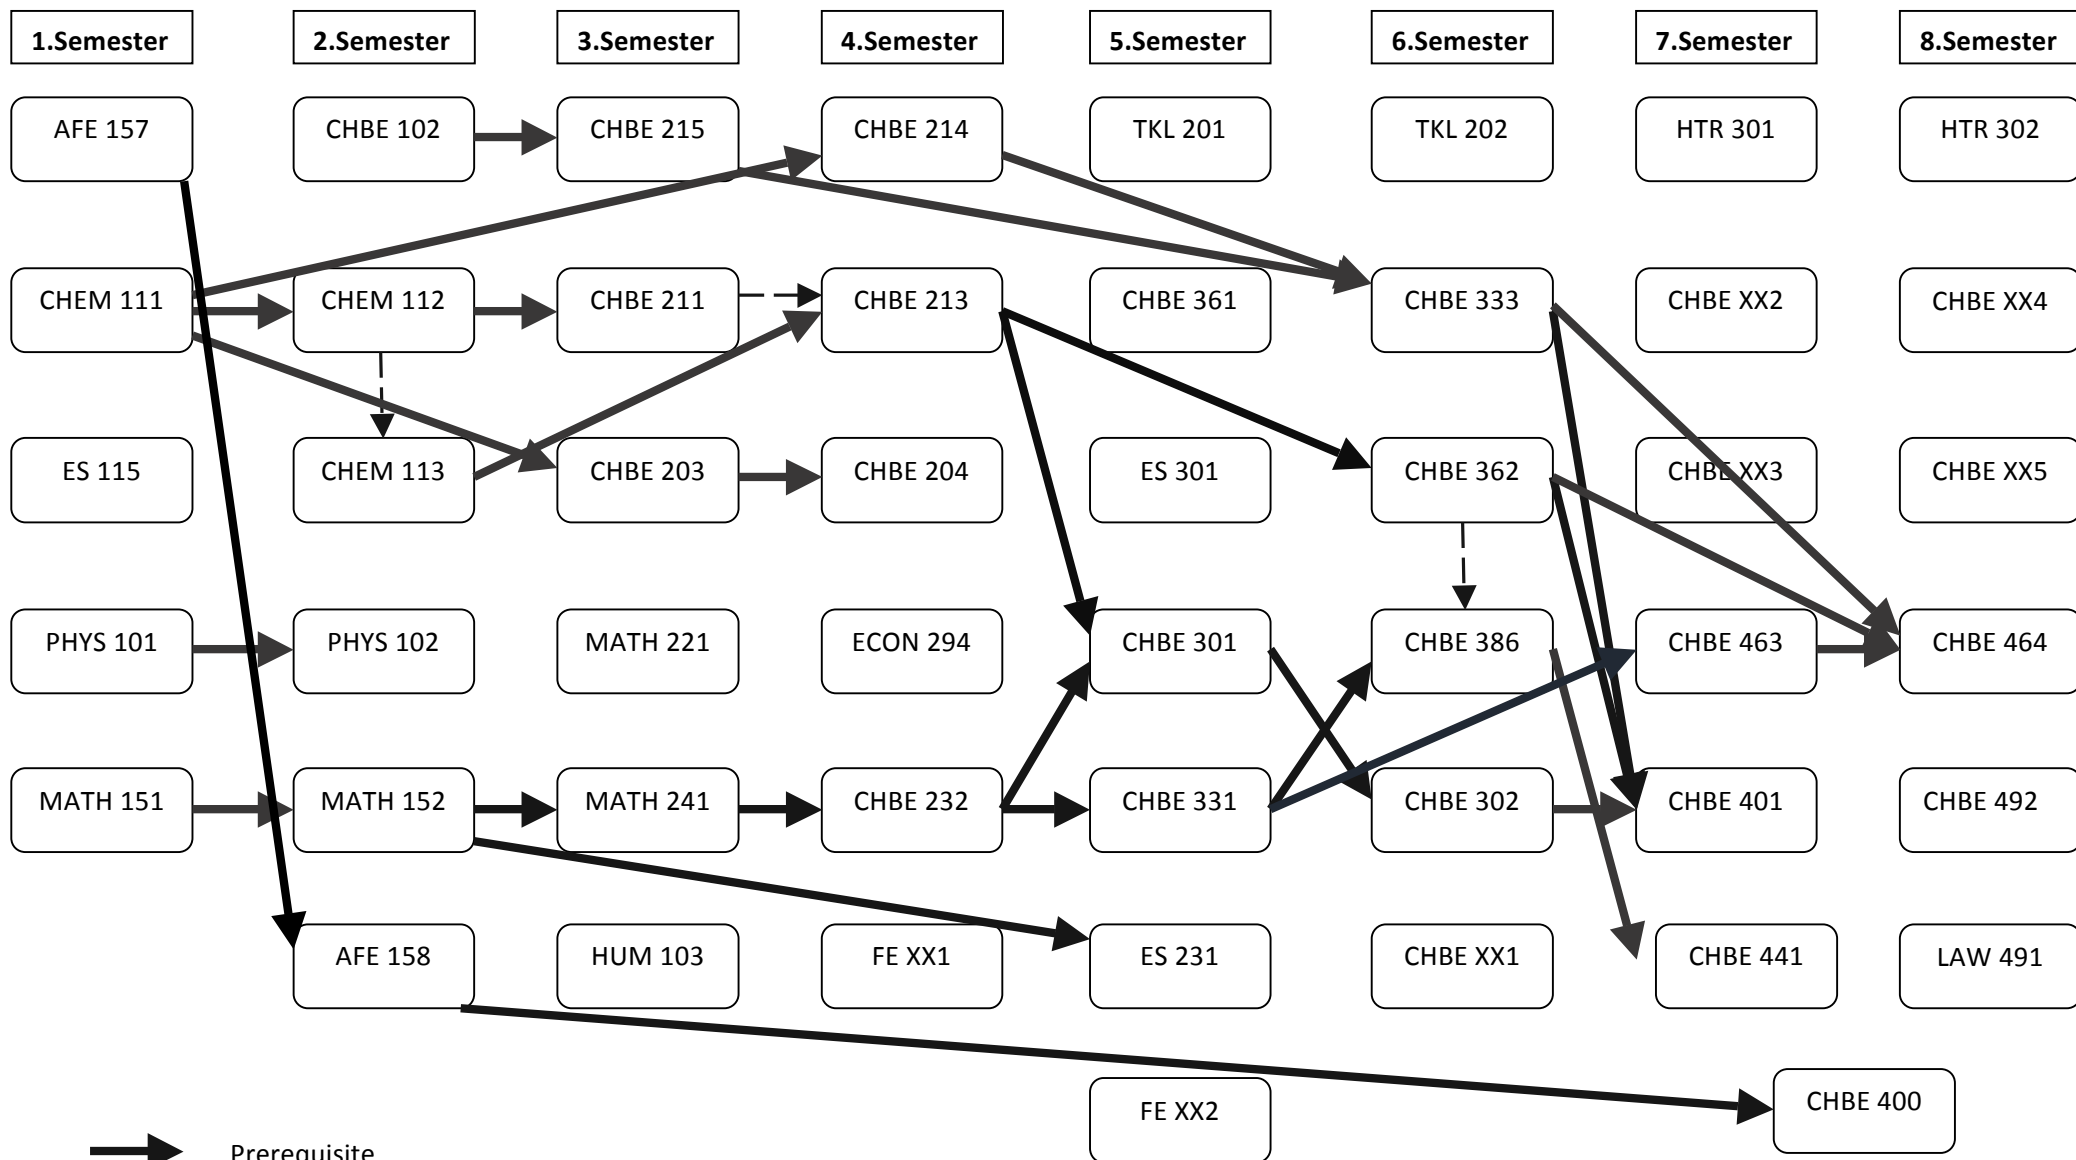

CHEMICAL ENGINEERING PREREQUISITE (—>) AND COREQUISITE (- ->) TABLE
 (Please check before each registration period)

 Prerequisite
 Corequisite

Revision date: 12 February 2015